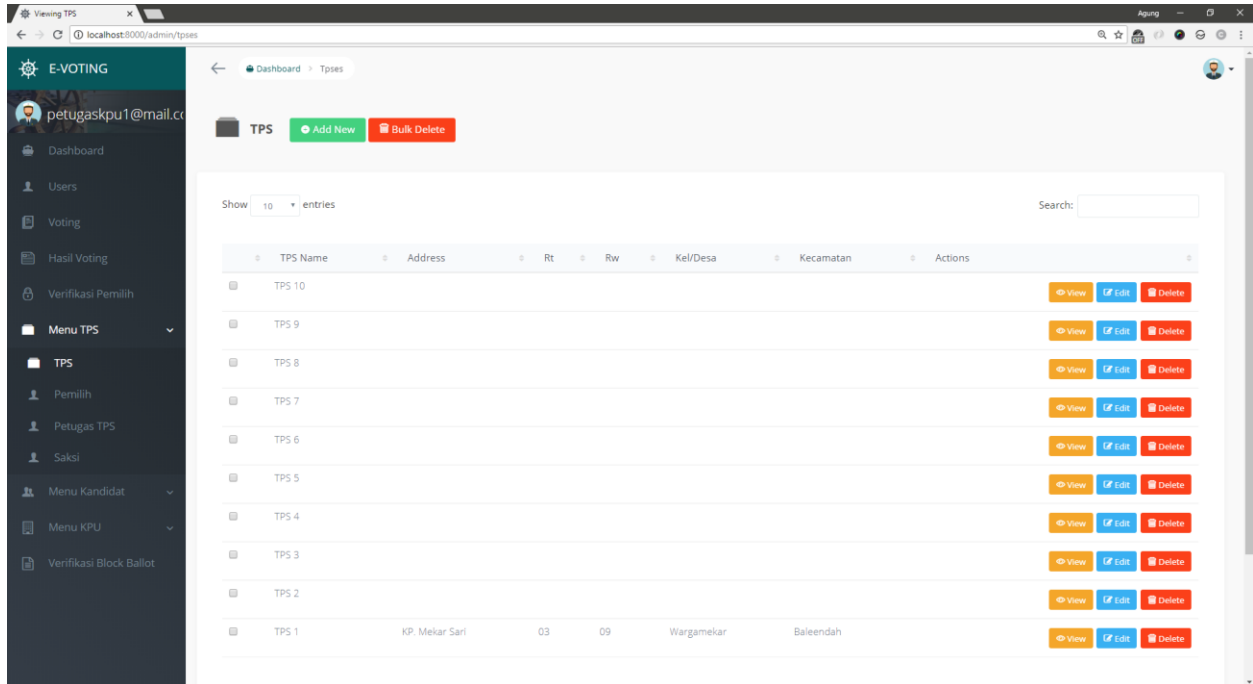

MANAJEMEN TPS

Petugas KPU dapat mengakses halaman manajemen pengguna dengan klik menu

TPS