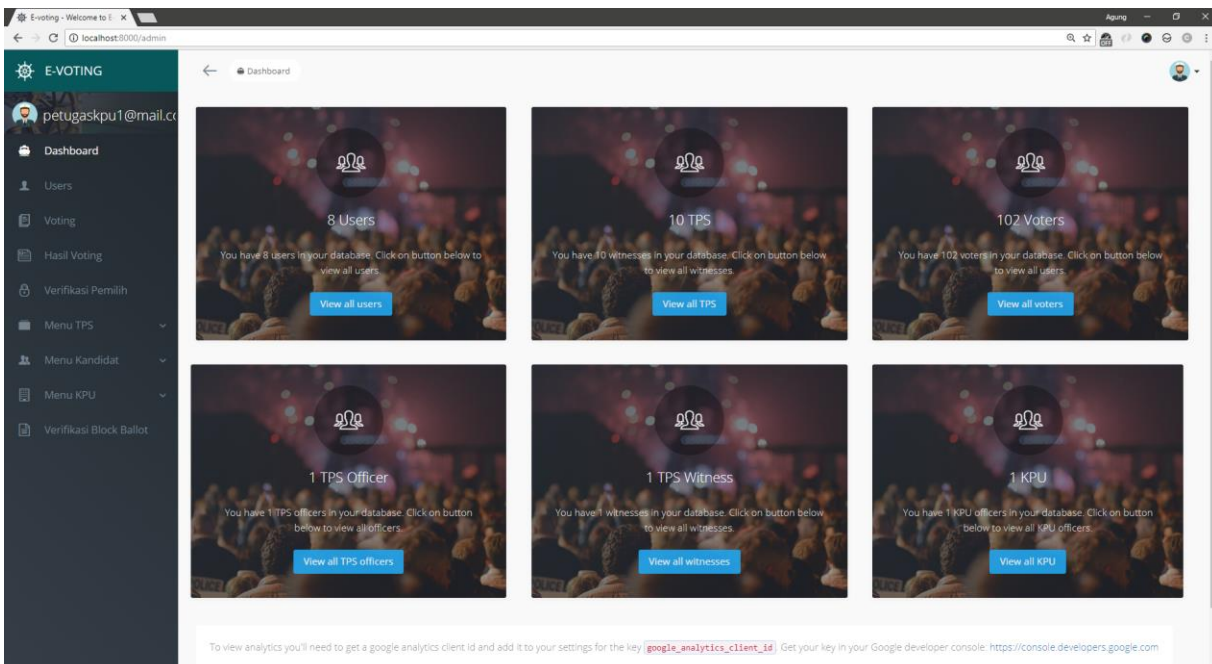

Apabila login berhasil, Petugas KPU akan dialihkan ke halaman dashboard.